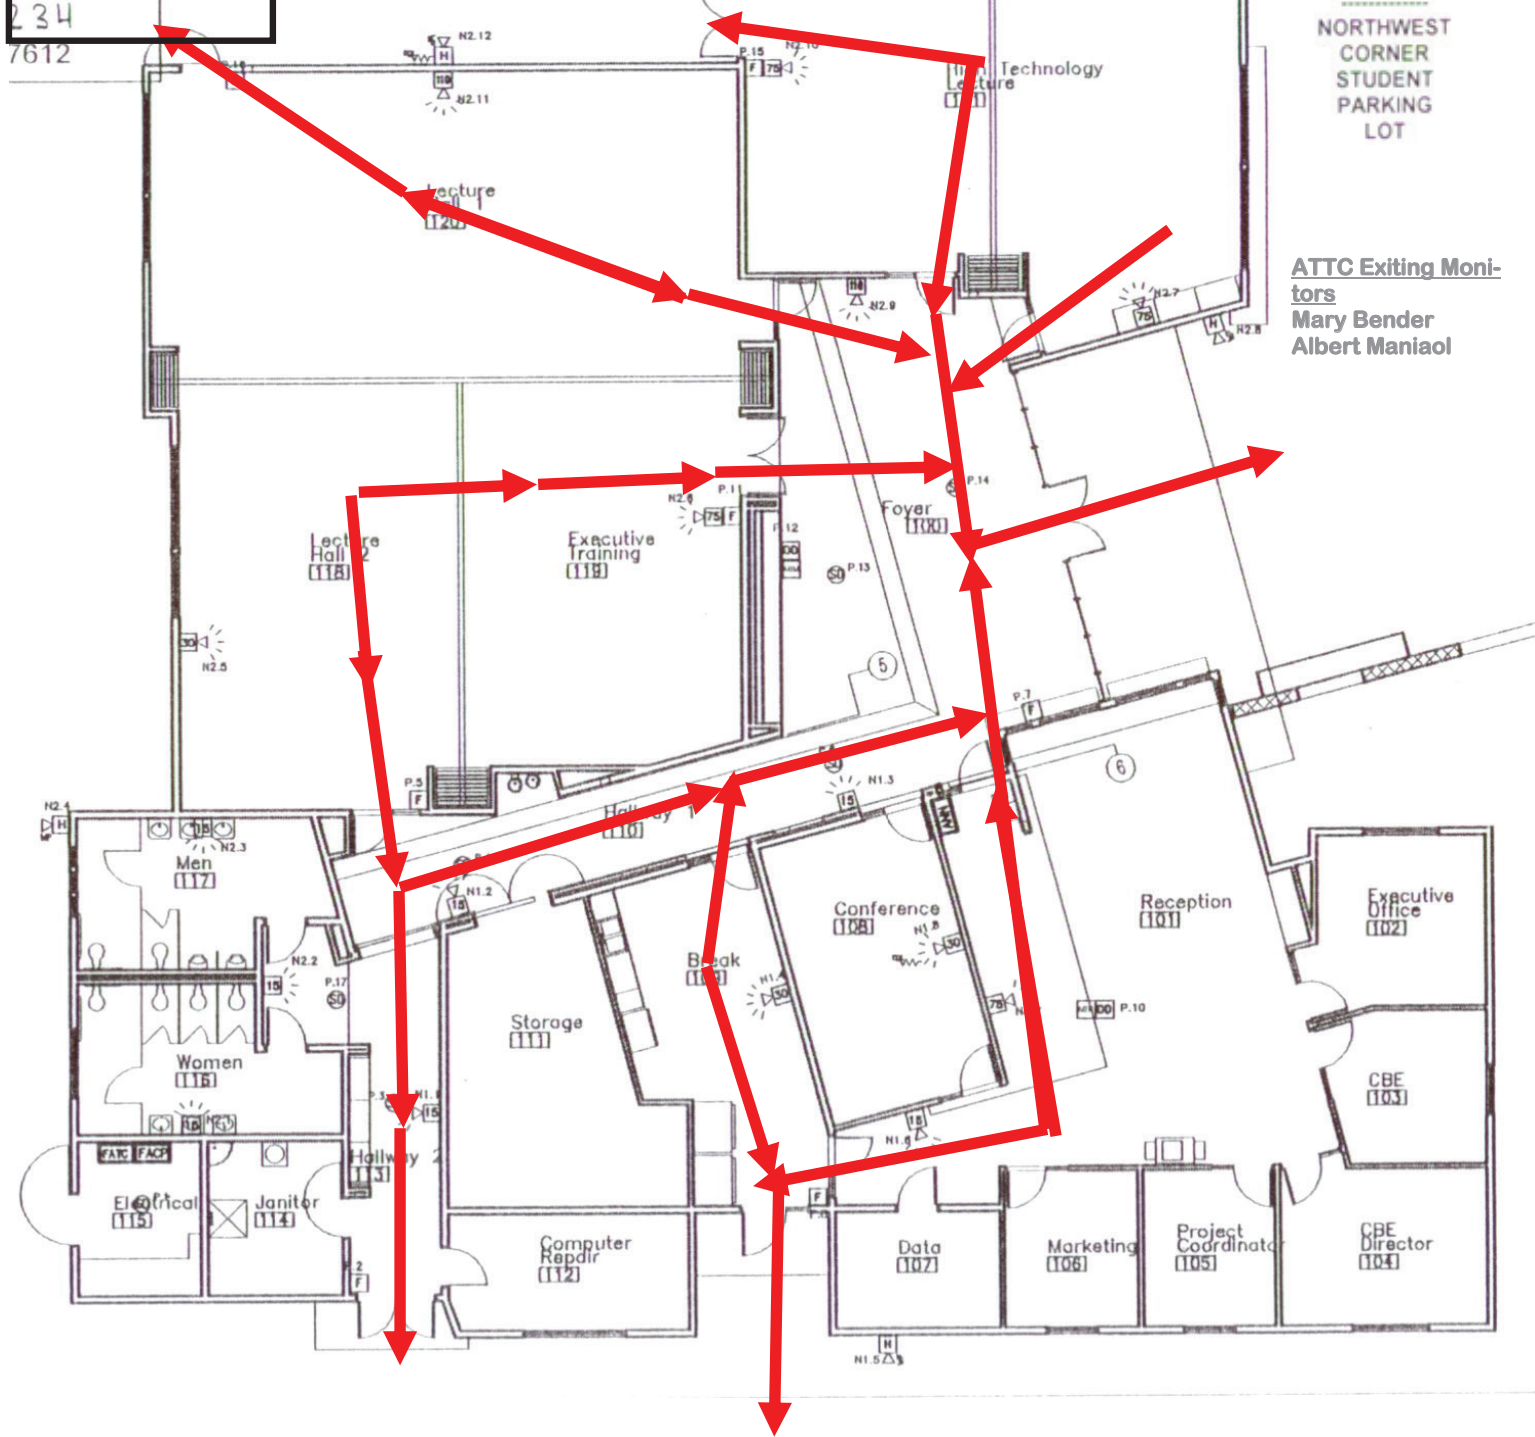

# ATTC EVACUATION MAP

## Legend

Fire Extinguisher

Alarm Pull Box

First Aid Kit

Exit

EVACUATION STAGING AREA  
NORTHWEST CORNER STUDENT PARKING LOT

ATTC Exiting Monitors  
Mary Bender  
Albert Maniaol

7612